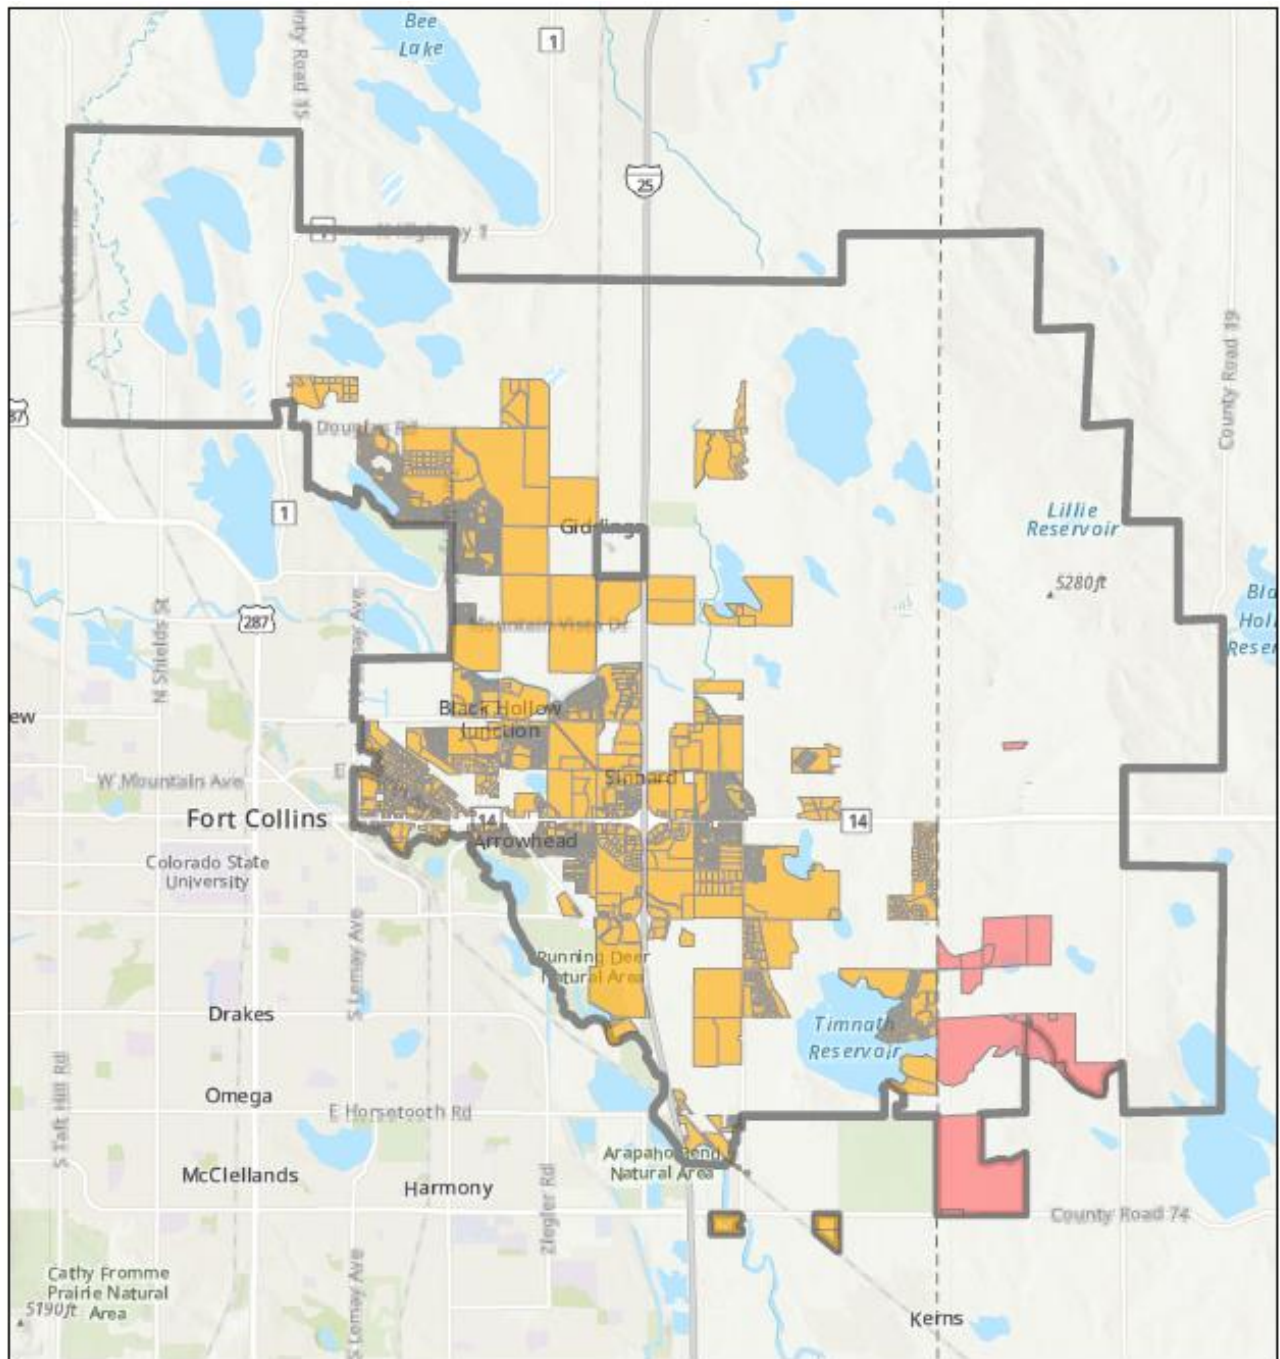

208 Plan Boundary

12/17/2020, 11:44:44 AM

-  Included Lands Larimer
-  Included Lands Weld
-  BSD Boundary

Esri, NASA, NOAA, USGS, City of Fort Collins, Esri, HERE, Garmin, SafeGraph, METI/NASA, USGS, EPA, NPS, USDA