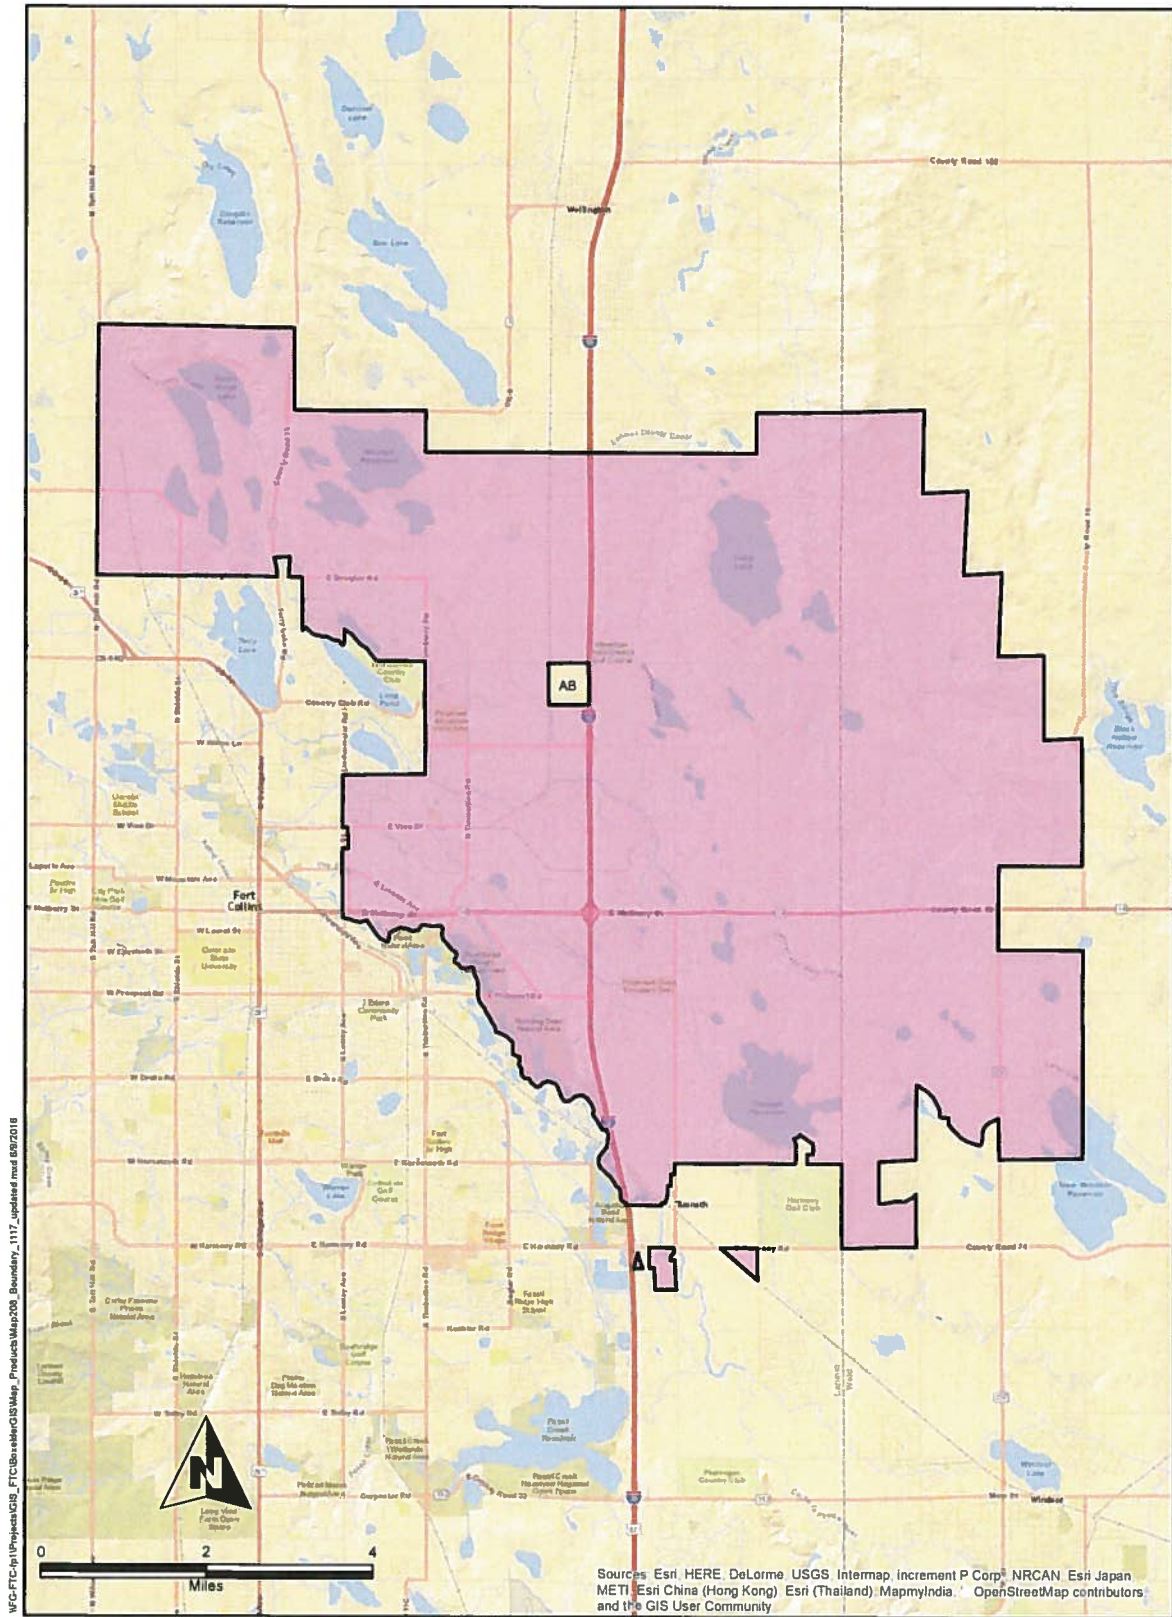

Boxelder Sanitation District 208 Plan Boundary

Date: 6/9/2016